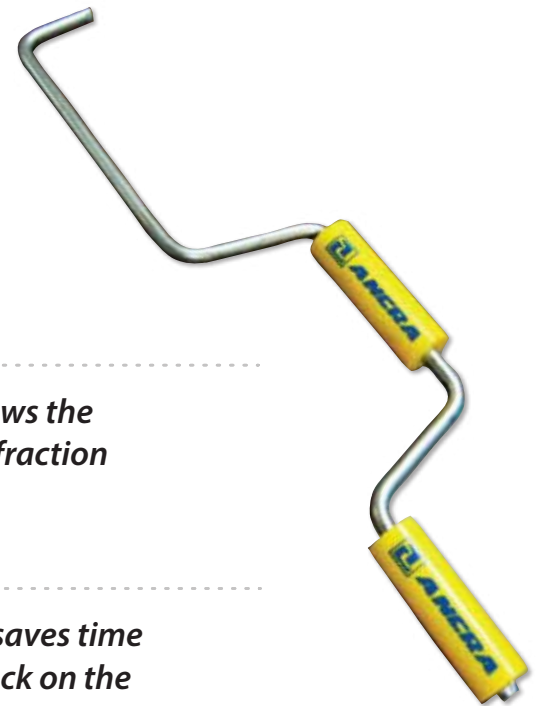

## EASILY WINDS UP LOOSE STRAPS

### CONVENIENT

Once a flatbed trailer has been unloaded, the EZ Winder allows the driver to wind the straps onto the mandrel of the winch in a fraction of the time it takes to do it by hand.

### EASY-TO-USE

Simply attach the EZ Winder to any winch and the straps are easily wound.

### SAVES TIME

This essential tool saves time and gets drivers back on the road quickly.

Part Number	Unit Weight	Carton Qty	Carton Size	UPC
50092-10	1.1 lbs	10	20" x 7" x 8"	092888372928