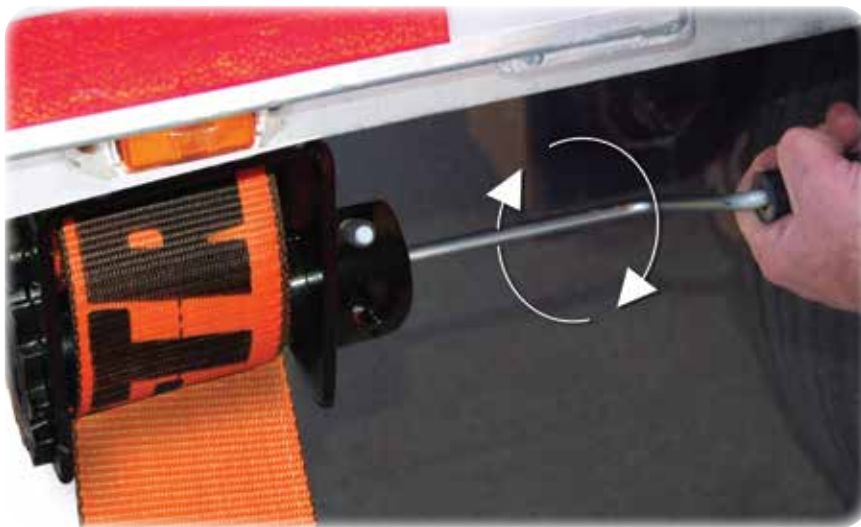

## EASILY WINDS UP LOOSE STRAPS

### CONVENIENT

Once a flatbed trailer has been unloaded, the EZ Winder allows the driver to wind the straps onto the mandrel of the winch in a fraction of the time it takes to do it by hand.

### EASY-TO-USE

Simply attach the EZ Winder to any winch and the straps are easily wound.

### SAVES TIME

This essential tool saves time and gets drivers back on the road quickly.

Part Number	Unit Weight	Carton Qty	Carton Size	UPC
50092-10	1.1 lbs	10	20" x 7" x 8"	092888372928