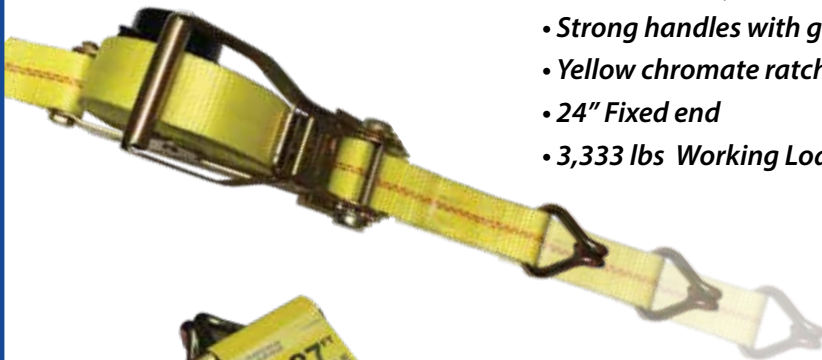

## AUTOMATICALLY RETRACTS WEBBING FOR QUICK & EASY STORAGE

*Our 2" x 27' Retractable Ratcheting Tie-Down with Double J-Hooks is constructed from top of the line materials to secure your cargo while keeping excess webbing organized and out of the way. Built in strong power torsion springs ensure a smooth and complete retraction every time while providing the holding power and precise tension adjustment you expect from a traditional tie-down.*

- No feeding straps, tying off ends or removing webbing from ratchet
- Straps are fully self-contained with no extraneous parts
- Strong handles with gear spring design
- Yellow chromate ratchet and double J-hooks
- 24" Fixed end
- 3,333 lbs Working Load Limit

Part Number	Length	Width	Working Load Limit	Carton Qty	UPC
95391	27 FT	2 IN	3,333 LBS (1,512 KGS)	4	712850953916